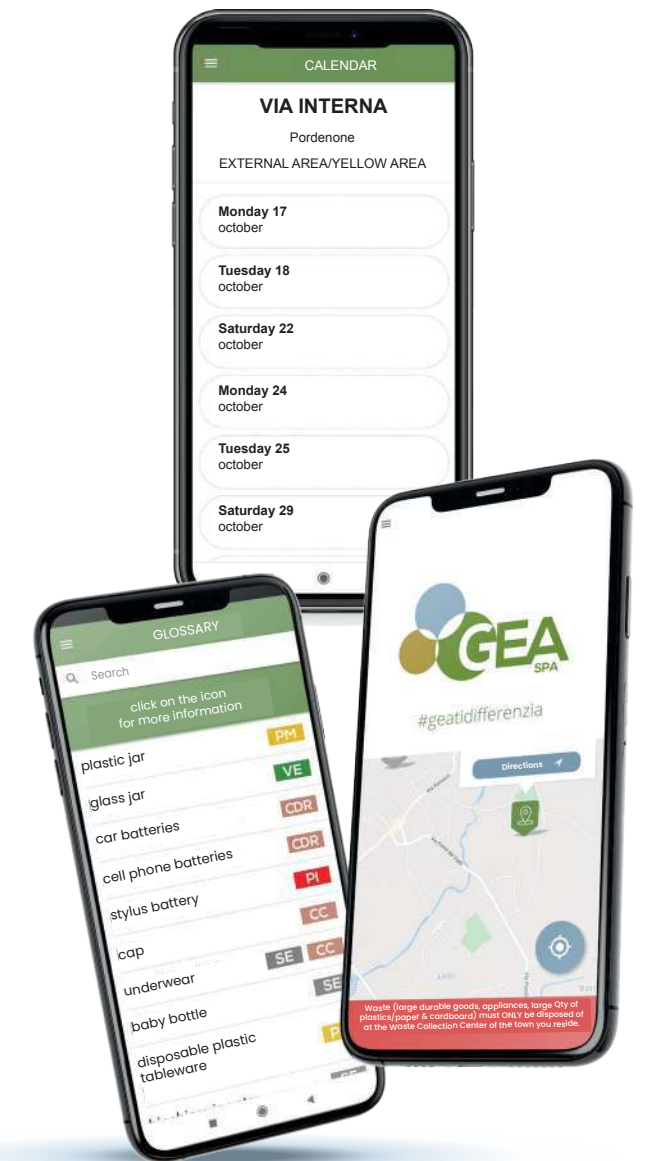

MyGEO App

GEO's App helps you to manage your waste.

RECEIVE NOTIFICATIONS ABOUT COLLECTION DAYS AND TIMES FOR EACH TYPE OF WASTE.

Download MyGEO and open it, select the municipality and the street where you live on, activate "Do you want to receive notifications?" button, and choose a time. That's it!

You will receive a notification that remind you when specific waste containers-bags must be placed out of your residence.

YOU CAN GET INFORMATION ABOUT RECYCLING SERVICES IN YOUR MUNICIPALITY.

From the settings menu enter the municipality for which you want to receive notifications or get information. Select as your favorite the municipality where you live on, identifying it with a little red heart: information about your favorite address will be notified to you with priority. In addition, you can add two more municipalities.

CONSULT THE GLOSSARY FOR SEPARATING WASTE CORRECTLY.

MyGEO contains a handy guide to perform a proper refuse separation collection: consult the list to find out in which trash container/bag you should dispose of each waste.

YOU WILL EASILY FIND THE SERVICES YOU NEED.

- **Waste Collection point maps:** interactive maps allow you to view all the different services available in the area.
- **Waste Collection Center:** find the address, days and opening hours of your waste collection center.
- **Contacts:** you will easily have all the useful contacts data available for ask information or to submit notifications/complaints and reports.