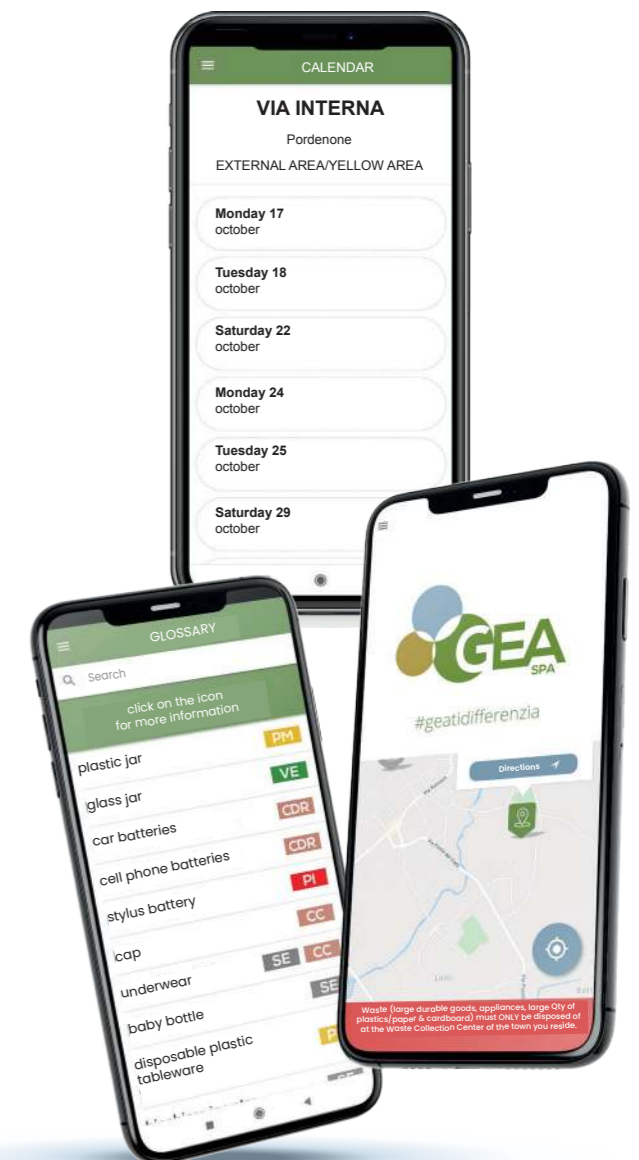

MyGEA App

GEA's App helps you to manage your waste.

RECEIVE NOTIFICATIONS ABOUT COLLECTION DAYS AND TIMES FOR EACH TYPE OF WASTE.

Download MyGEA and open it, select the municipality and the street where you live on, activate "Do you want to receive notifications?" button, and choose a time. That's it!
You will receive a notification that remind you when specific waste containers-bags must be placed out of your residence.

YOU CAN GET INFORMATION ABOUT RECYCLING SERVICES IN YOUR MUNICIPALITY.

From the settings menu enter the municipality for which you want to receive notifications or get information. Select as your favorite the municipality where you live on, identifying it with a little red heart: information about your favorite address will be notified to you with priority. In addition, you can add two more municipalities.

CONSULT THE GLOSSARY FOR SEPARATING WASTE CORRECTLY.

MyGEA contains a handy guide to perform a proper refuse separation collection: consult the list to find out in which trash container/bag you should dispose of each waste.

YOU WILL EASILY FIND THE SERVICES YOU NEED.

- **Waste Collection point maps:** interactive maps allow you to view all the different services available in the area.
- **Waste Collection Center:** find the address, days and opening hours of your waste collection center.
- **Contacts:** you will easily have all the useful contacts data available for ask information or to submit notifications/complaints and reports.